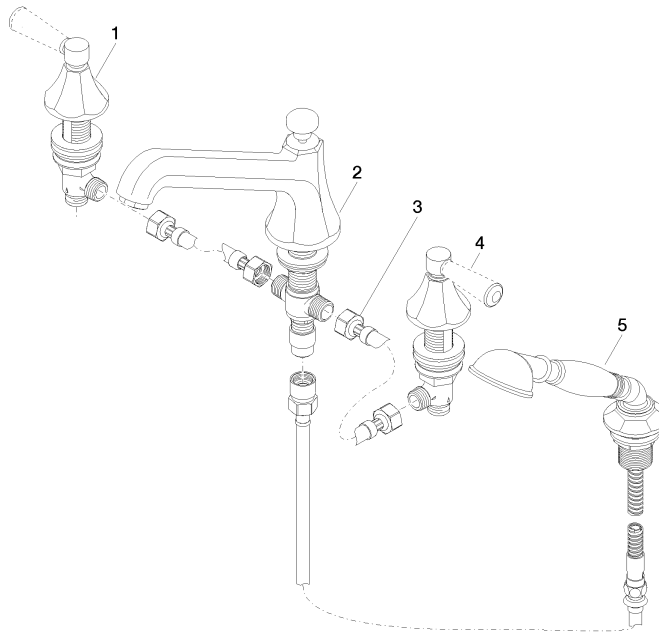

27 502 370

- 225mm projection
- complete hand shower set: normal flow
- spout: circular, air-enriched flow
- complete hand shower set with anti-scale system
- automatic bath/shower diverter
- height of mixer 185 mm
- height up to aerator 140 mm
- hole diameter valve 32 mm
- hole diameter spout 32 mm
- hole diameter for complete hand shower set 32 mm
- rosette for spout Ø 70mm
- rosette for complete hand shower set Ø 60mm
- rosette for deck valve Ø 60mm
- metal shower hose 1750mm with integrated anti-twist protection
- max. spout flow rate 23 l/min
- max. flow for complete hand shower set 6.8 l/min

Recommended miscellaneous

Perfecto installation kit - 12 614 970 90

27 502 370

mm [inches]
1:10

Flow rate chart

Certificates

LGA_8028.

Belgaqua_21-380-
27_4.

27 502 370

Spare parts list

No.	Item Number	Name	Quantity used	Delivery time
1	20 000 370-08	side panel	1	60
2	13 502 380-08	spout	1	60
3	12 502 970 90	High pressure hose 1/2" x 1/2" x 400 mm -	2	2
4	20 000 371-08	side panel	1	60
5	27 703 370-08	shower set	1	60