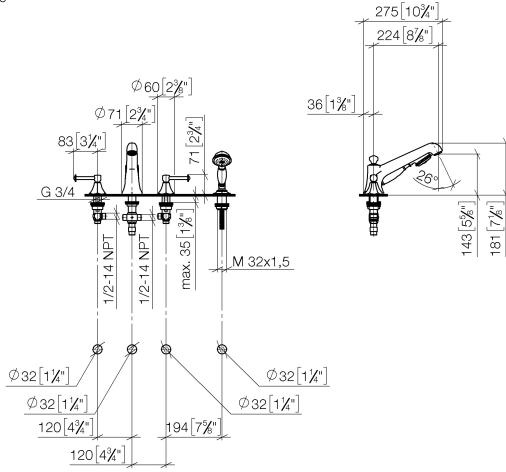

27 502 370

- 225mm projection
- complete hand shower set: normal flow
- spout: circular, air-enriched flow
- complete hand shower set with anti-scale system
- automatic bath/shower diverter
- height of mixer 185 mm
- height up to aerator 140 mm
- hole diameter valve 32 mm
- hole diameter spout 32 mm
- hole diameter for complete hand shower set 32 mm
- rosette for spout Ø 70mm
- rosette for complete hand shower set Ø 60mm
- rosette for deck valve Ø 60mm
- metal shower hose 1750mm with integrated anti-twist protection
- max. spout flow rate 23 l/min
- max. flow for complete hand shower set 6.8 l/min

Recommended miscellaneous

Perfecto installation kit - 12 614 970 90

27 502 370

mm [inches]
1:10

Flow rate chart

Certificates

LGA_8028.

Belgaqua_21-380-
27_4.

27 502 370

Spare parts list

No.	Item Number	Name	Quantity used	Delivery time
1	20 000 370-08	side panel	1	60
2	13 502 380-08	spout	1	60
3	12 502 970 90	High pressure hose 1/2" x 1/2" x 400 mm -	2	2
4	20 000 371-08	side panel	1	60
5	27 703 370-08	shower set	1	60