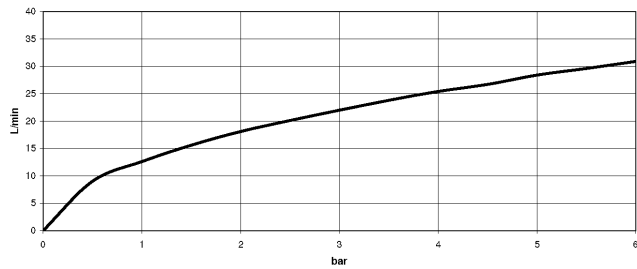

27 502 370

- 225mm projection
- complete hand shower set: normal flow
- spout: circular, air-enriched flow
- complete hand shower set with anti-scale system
- automatic bath/shower diverter
- height of mixer 185 mm
- height up to aerator 140 mm
- hole diameter valve 32 mm
- hole diameter spout 32 mm
- hole diameter for complete hand shower set 32 mm
- rosette for spout Ø 70mm
- rosette for complete hand shower set Ø 60mm
- rosette for deck valve Ø 60mm
- metal shower hose 1750mm with integrated anti-twist protection
- max. spout flow rate 23 l/min
- max. flow for complete hand shower set 6.8 l/min

Recommended miscellaneous

Perfecto installation kit - 12 614 970 90

27 502 370

mm [inches]
1:10

Flow rate chart

Certificates

LGA_8028.

Belgaqua_21-380-
27_4.